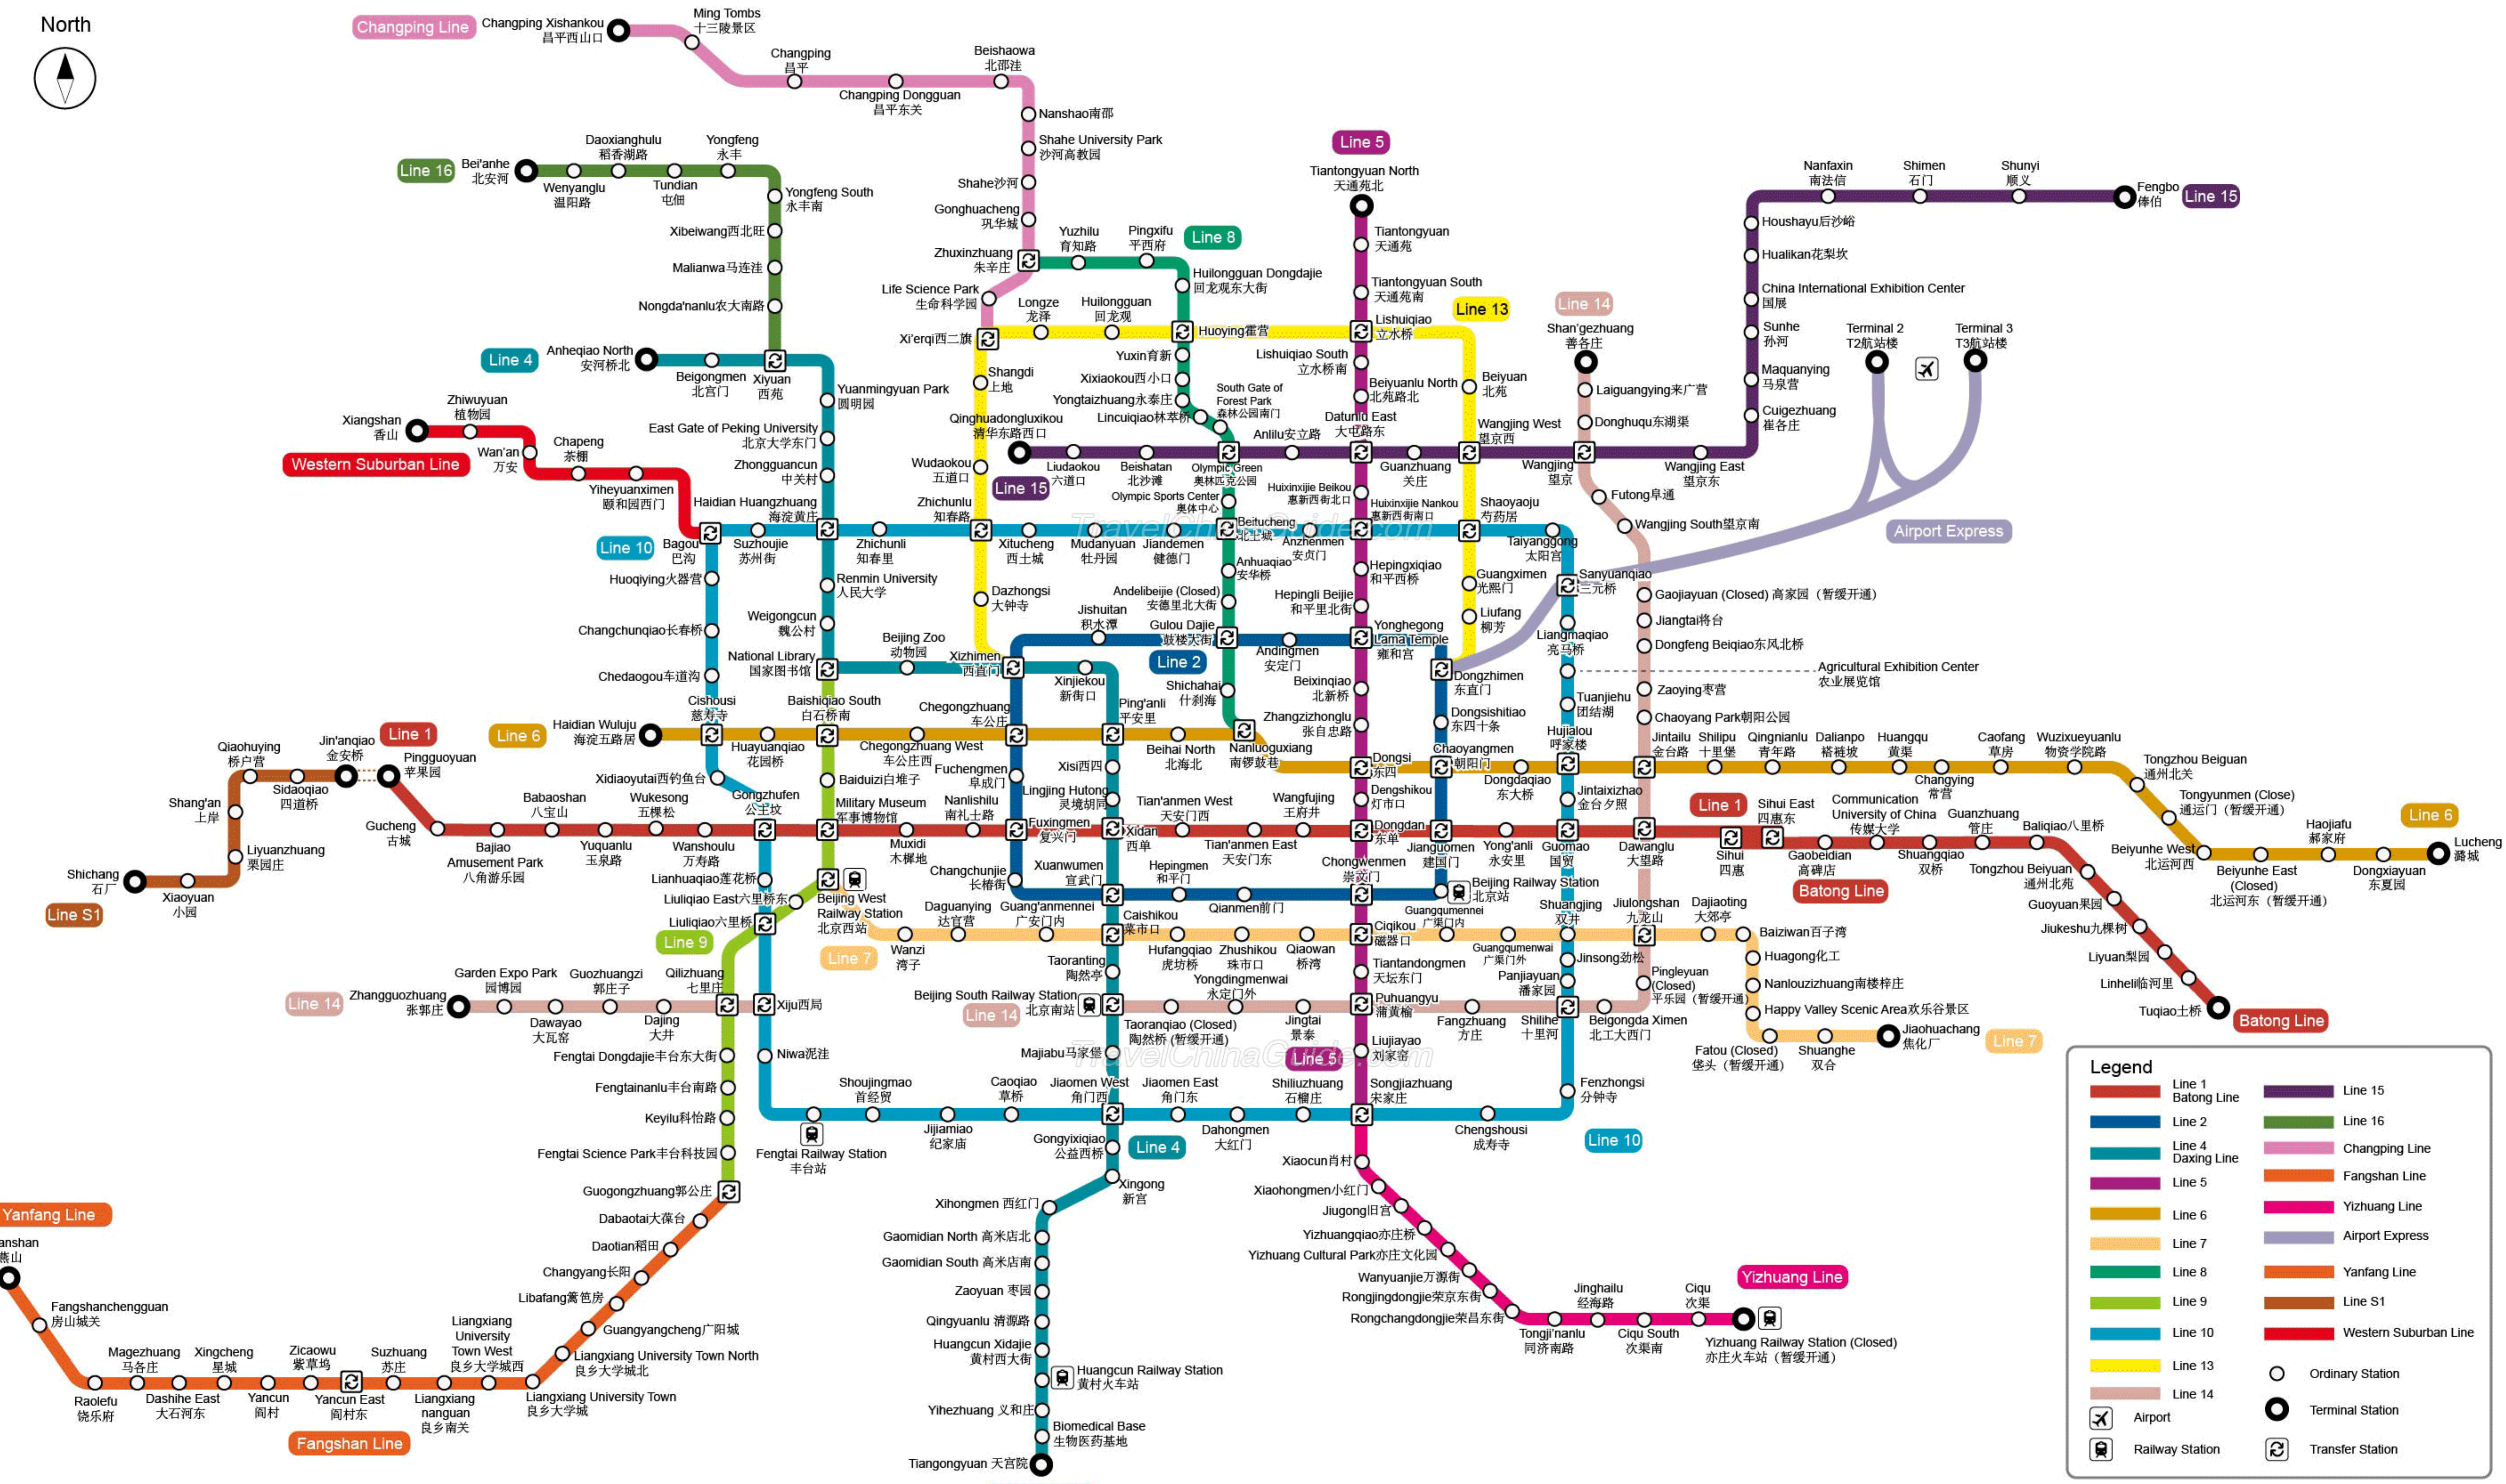

# Beijing Subway Map (Click to Enlarge)

**Legend**

Line 1	Line 15
Batong Line	Line 16
Line 2	Changping Line
Line 4	Fangshan Line
Daxing Line	Yizhuang Line
Line 5	Airport Express
Line 6	Yanfang Line
Line 7	Line S1
Line 8	Western Suburban Line
Line 9	Ordinary Station
Line 10	Terminal Station
Line 13	Transfer Station
Line 14	Airport
Airport	Railway Station
Railway Station	Transfer Station

Note: Shuangjing Station on Line 7 is unopened.